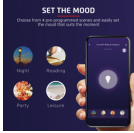

71283_pictures_product_pictorial_5.tif

ImageWidth: 4.000 px
ImageHeight: 4.000 px
ImageResolution: 300 dpi